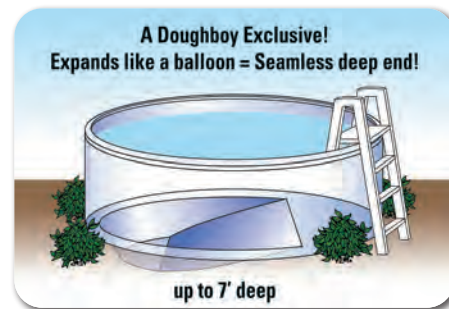

Doughboy's Exclusive In-Wall Entry System is available.

In-Wall Steps are sold with a complete pool and connect with the wall for a seamless fit. (See Pricebook)

CYPRESS RIDGE

Soothing and Beautiful

- **6" resin verticals.**
The wide verticals give this graceful pool a strong frame that features all of the beauty and benefits of resin materials.
- **Flared 6 1/2" resin top rails.**
Sleek 6 1/2" resin top rails are the perfect touch for this woodgrain wall design.
- **Available in 52" side wall.**
- **35 year warranty on all components.**

- **Vertical End Caps.** Doughboy vertical end caps are made from 18 gauge galvanized steel – 50% heavier than most brands. This provides added stability at the base and the top of the pool.

- **Exact, pre-punched holes** assure structural integrity and allow for a more precise installation. Other brands use slotted holes which cost less to produce but weaken the stability of their pools. Test and compare us to other brands by vigorously shaking the top rail. You can feel the stability.
- **Bottom Rails - Premium-gauge steel** used for the bottom rails is made with a 7-step process to ensure a long, trouble free life. They are backed with a 100% lifetime warranty.