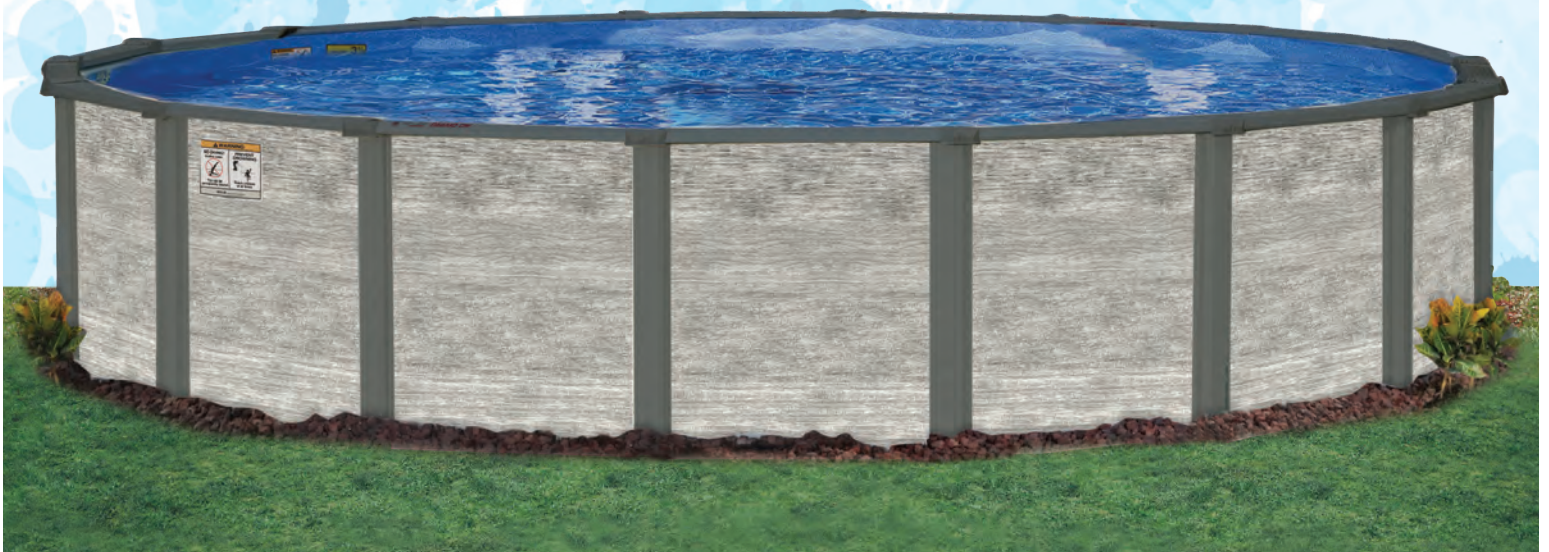

doughboy®

A DIVISION OF H.I.I.

★ ★ ★ *New Doughboy Pool* ★ ★ ★

Cypress Ridge

— 52" RESIN —

A classy, woodgrain designed wall pattern with resin top rails and verticals are a beautiful combination. This pool will bring a lifetime of memories to any backyard.

Doughboy's Exclusive In-Wall Entry System is available.

In-Wall Steps are sold with a complete pool and connect with the wall for a seamless fit. (See Pricebook)

CYPRESS RIDGE

Soothing and Beautiful

- **6" resin verticals.**
The wide verticals give this graceful pool a strong frame that features all of the beauty and benefits of resin materials.
- **Flared 6 1/2" resin top rails.**
Sleek 6 1/2" resin top rails are the perfect touch for this woodgrain wall design.
- **Available in 52" side wall.**
- **35 year warranty on all components.**

- **Vertical End Caps.** Doughboy vertical end caps are made from 18 gauge galvanized steel – 50% heavier than most brands. This provides added stability at the base and the top of the pool.

- **Exact, pre-punched holes** assure structural integrity and allow for a more precise installation. Other brands use slotted holes which cost less to produce but weaken the stability of their pools. Test and compare us to other brands by vigorously shaking the top rail. You can feel the stability.
- **Bottom Rails - Premium-gauge steel** used for the bottom rails is made with a 7-step process to ensure a long, trouble free life. They are backed with a 100% lifetime warranty.