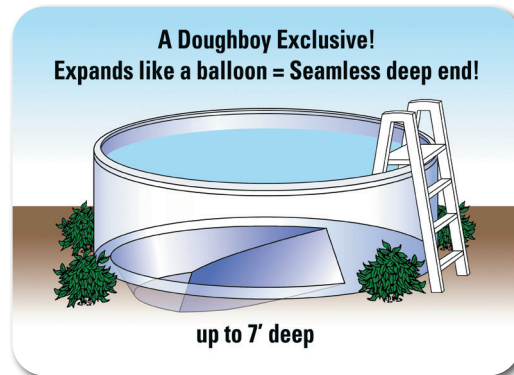

A Size For Any Backyard

An excellent assortment of pool sizes to perfectly match your backyard.

Round	Oval
12' • 16'	20' x 12' • 24' x 12' • 28' x 12'
18' • 21'	32' x 12' • 24' x 16' • 28' x 16'
24' • 28'	32' x 16' • 34' x 18' • 38' x 18'
32'	41' x 21'

By special order: 40' x 16' and 44' x 12'

Important: Doughboy policy requires all Doughboy pools be installed with a Doughboy liner to guarantee warranty. Misuse of your pool may result in crippling injury and/or other danger to life and health. Do not dive or jump. Do not use slides, diving boards, or any other platform or object which can be used for improper pool entry. Use only an above-ground swimming pool ladder to enter or exit your pool. It is your responsibility to secure your pool against unauthorized, unsupervised or unintentional entry.

Change of Design: Doughboy Recreational expressly reserves the right to change or modify the design and construction of any product in due course of our manufacturing without incurring any obligation or liability to furnish or install such changes or modifications on products previously or subsequently sold.

Doughboy Recreational is in no way affiliated with any professional pool installer. If you have the pool installed by others, please supervise to be sure they comply with proper installation techniques as shown.

Visit our website at www.doughboypools.com

Doughboy Recreational • 315 N Sebastian • West Helena, AR 72390 • 870-572-3466