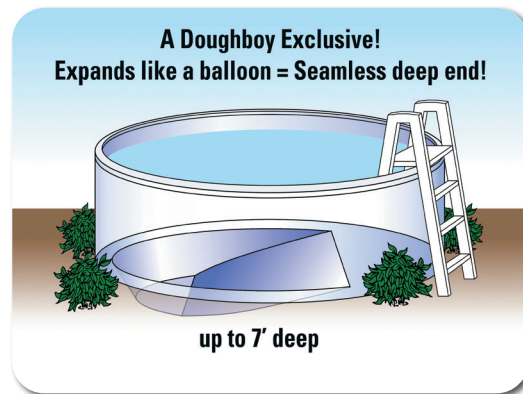

A Size For Any Backyard

An excellent assortment of pool sizes to perfectly match your backyard.

Round	Oval
12' • 16'	
18' • 21'	20' x 12' • 24' x 12' • 28' x 12'
24' • 28'	32' x 12' • 24' x 16' • 28' x 16'
32'	32' x 16' • 34' x 18' • 38' x 18'
	41' x 21'

By special order: 40' x 16' and 44' x 12'

Important: Doughboy policy requires all Doughboy pools be installed with a Doughboy liner to guarantee warranty. Misuse of your pool may result in crippling injury and/or other danger to life and health. Do not dive or jump. Do not use slides, diving boards, or any other platform or object which can be used for improper pool entry. Use only an above-ground swimming pool ladder to enter or exit your pool. It is your responsibility to secure your pool against unauthorized, unsupervised or unintentional entry.

Change of Design: Doughboy Recreational expressly reserves the right to change or modify the design and construction of any product in due course of our manufacturing without incurring any obligation or liability to furnish or install such changes or modifications on products previously or subsequently sold.

Doughboy Recreational is in no way affiliated with any professional pool installer. If you have the pool installed by others, please supervise to be sure they comply with proper installation techniques as shown.

Visit our website at www.doughboypools.com

Doughboy Recreational • 315 N Sebastian • West Helena, AR 72390 • 866-DOUGHBOY