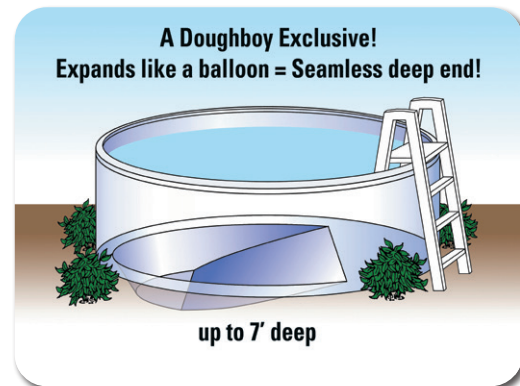

A Size For Any Backyard

An excellent assortment of pool sizes to perfectly match your backyard.

Round	Oval
12' • 16'	20' x 12' • 24' x 12'
18' • 21'	32' x 12' • 24' x 16'
24' • 28'	28' x 16' • 32' x 16'

Important: Doughboy policy requires all Doughboy pools be installed with a Doughboy liner to guarantee warranty. Misuse of your pool may result in crippling injury and/or other dangers to life and health. Do not dive or jump. Do not use slides, diving boards, or any other platform or object which can be used for improper pool entry. Use only an above-ground swimming pool ladder to enter or exit your pool. It is your responsibility to secure your pool against unauthorized, unsupervised or unintentional entry.

Change of Design: Doughboy Recreational expressly reserves the right to change or modify the design and construction of any product in due course of our manufacturing without incurring any obligation or liability to furnish or install such changes or modifications on products previously or subsequently sold.

Doughboy Recreational is in no way affiliated with any professional pool installer. If you have the pool installed by others, please supervise to be sure they comply with proper installation techniques as shown.

Visit our website at www.doughboypools.com

Doughboy Recreational • 315 N Sebastian • West Helena, AR 72390 • 870-572-3466